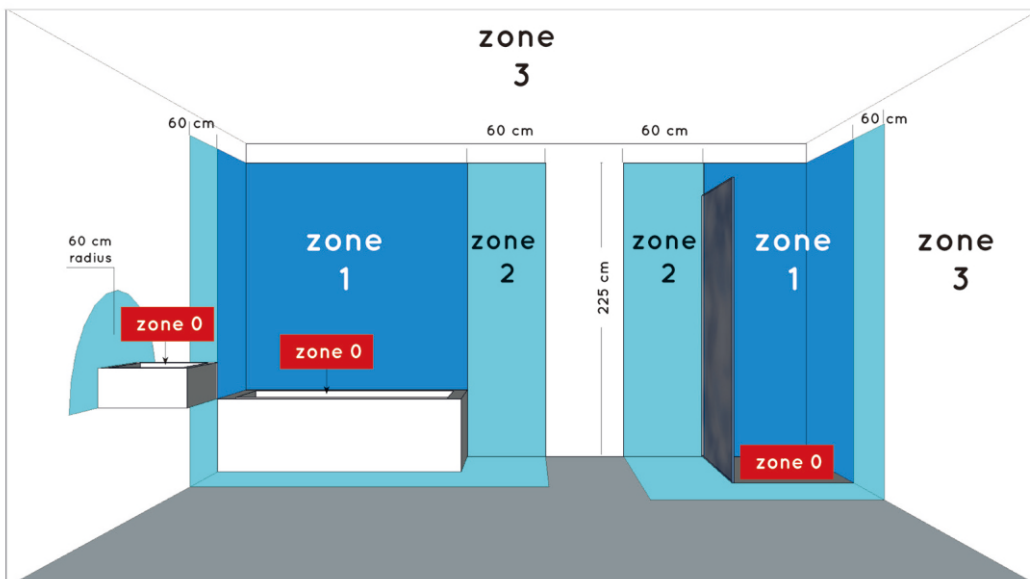

LUCIDE

item number : 04208/01/30
EAN code : 5411212040459

ROXY

RECOMMENDED LUCIDE LIGHT SOURCE

49026/03/31
Light source dimmable : Yes
Light source incl. : No

General

Dimensions LxWxH : 18 cm x 15 cm x 21 cm
Height minimum : 21 cm
Height maximum : 21 cm
Dimensions shade LxWxH : Ø 15 cm x 12 cm
Main material : Steel and Glass
Ceiling rose material : -
Color : Sand black and White jade
Style : Modern
Shape : cylinder
Weight : 0,65 kg
Warranty : 3 year warranty

Installation of items in bathroom:

Product specifications

Dimmable : No
Light direction : Around (Diffuse)
Adjustable in height : Not adjustable In Height (Before Installation)
Directional : Not Directional
Cable : No cable On Product
Cable length : - cm
Sensor : Without Sensor
Control : Light Switch Control
IP-Class : 44
Electric class : 2
Light source including ? : No
Lamp socket : G9
Light source number : 1
Power requirements : 220-240V~50Hz
Bulb tube & maximum wattage : G9 LED 33W