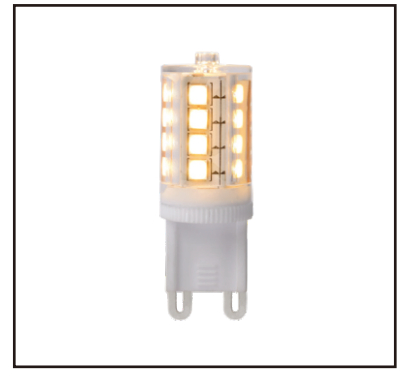

LUCIDE

item number : 04208/01/30
EAN code : 5411212040459

ROXY

RECOMMENDED LUCIDE LIGHT SOURCE

49026/03/31
Light source dimmable : Yes
Light source incl. : No

General

Dimensions LxWxH : 18 cm x 15 cm x 21 cm
Height minimum : 21 cm
Height maximum : 21 cm
Dimensions shade LxWxH : Ø 15 cm x 12 cm
Main material : Steel and Glass
Ceiling rose material : -
Color : Sand black and White jade
Style : Modern
Shape : cylinder
Weight : 0,65 kg
Warranty : 3 year warranty

Installation of items in bathroom:

Product specifications

Dimmable : No
Light direction : Around (Diffuse)
Adjustable in height : Not adjustable In Height (Before Installation)
Directional : Not Directional
Cable : No cable On Product
Cable length : - cm
Sensor : Without Sensor
Control : Light Switch Control
IP-Class : 44
Electric class : 2
Light source including ? : No
Lamp socket : G9
Light source number : 1
Power requirements : 220-240V~50Hz
Bulb tube & maximum wattage : G9 LED 33W